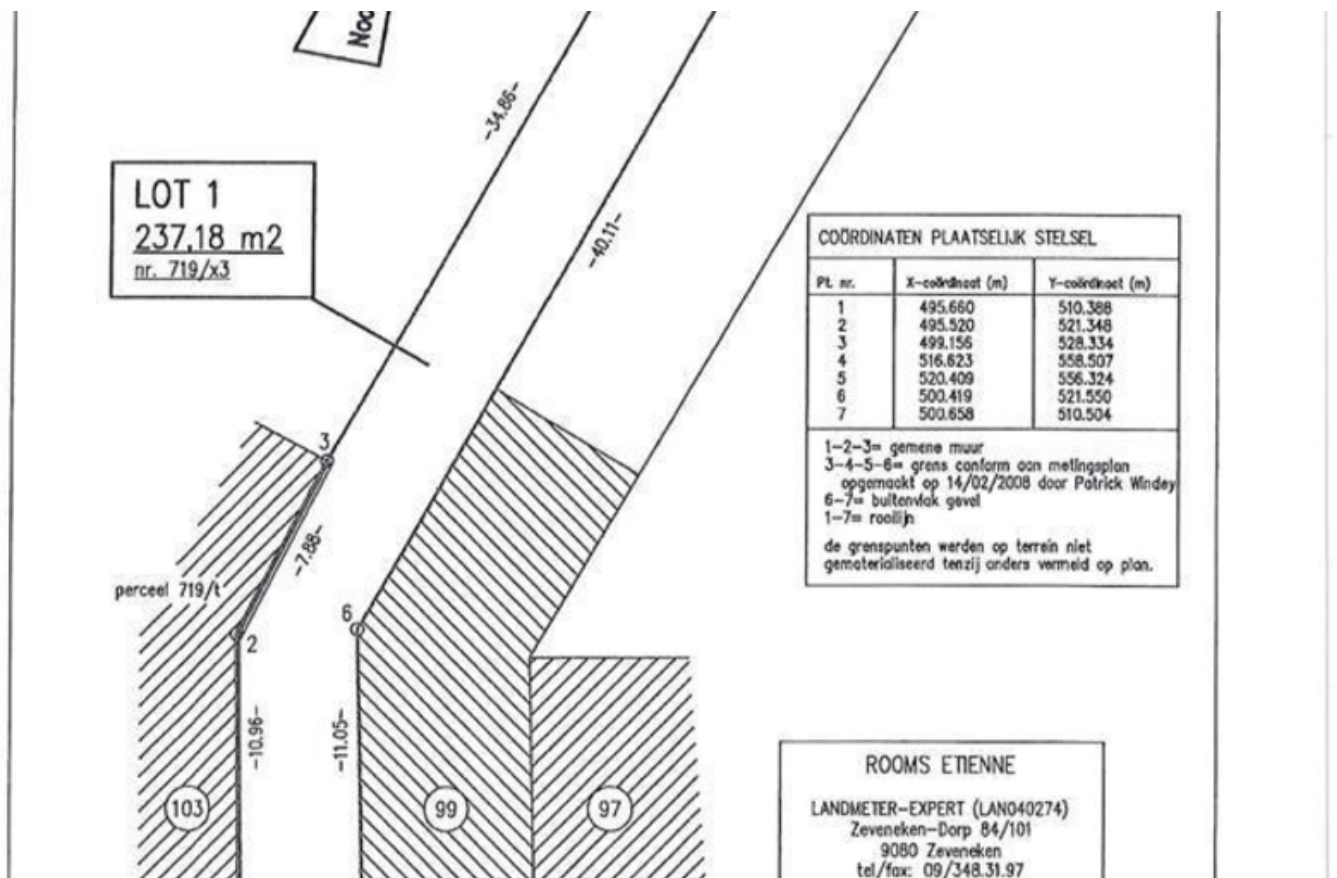

For sale - Building ground

Oppeerstraat 101, 9180 Moerbeke-Waas

€ 50.000

Ref. 4118055

Availability: at the contract

Surf. Plot: 238m²

Neighbourhood: central